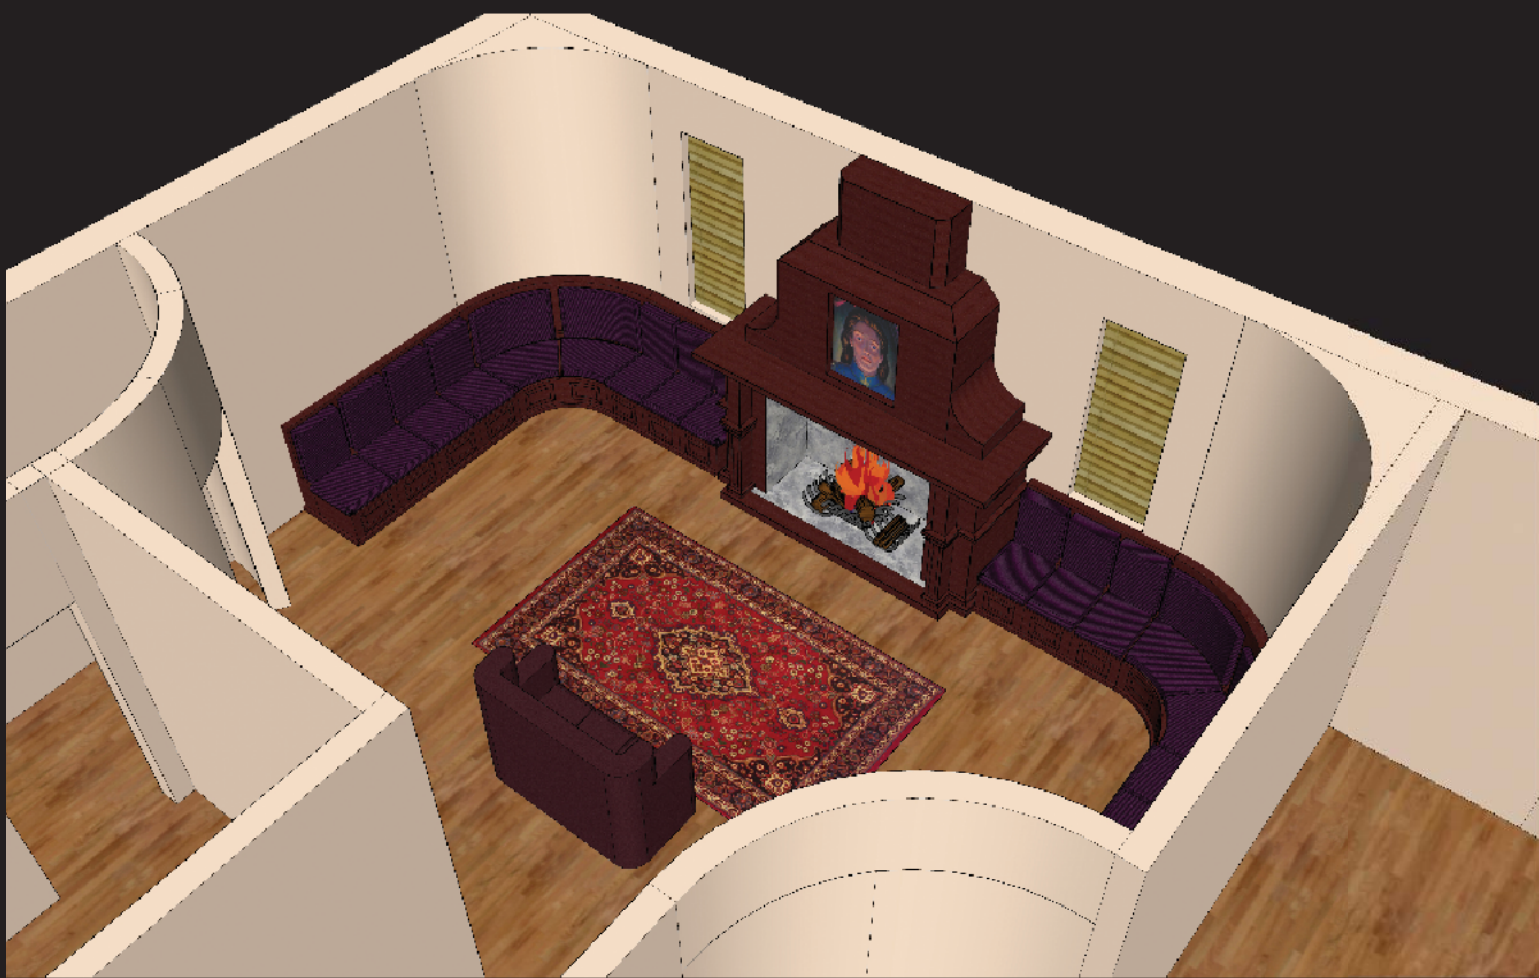

ISOMETRIC

FIREPLACE

FLOOR PLAN

1 AUTUMN RED LEATHER

3 MAJESTIC PURPLE CORDUROY

4 PERSIAN RUG OF WEALTH

ELEVATION (SOUTH WALL)

6 HICKORY WOOD FLOORING

2 RED AND GOLD LEAF CURTAINS

5 WALNUT (FIREPLACE & BENCH)

7 RESORT CREAM (WALL PAINT)